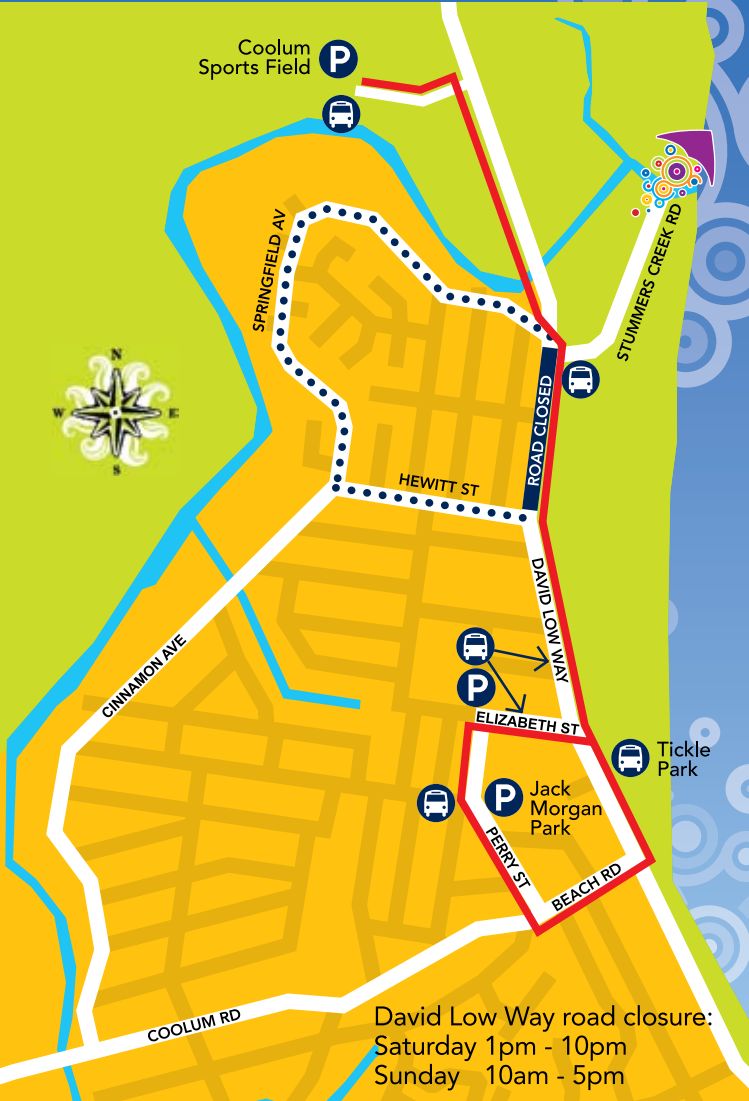

Coolum Kite Festival

Getting there

David Low Way road closure:
 Saturday 1pm - 10pm
 Sunday 10am - 5pm

Detour

Bus Stop

Parking

Bus Route

Free Bus service running on a regular basis to the festival.

Please be patient and give our SES volunteers a pat on the back

Vehicle for the disabled operating along Stummers Creek Rd. every half hour.